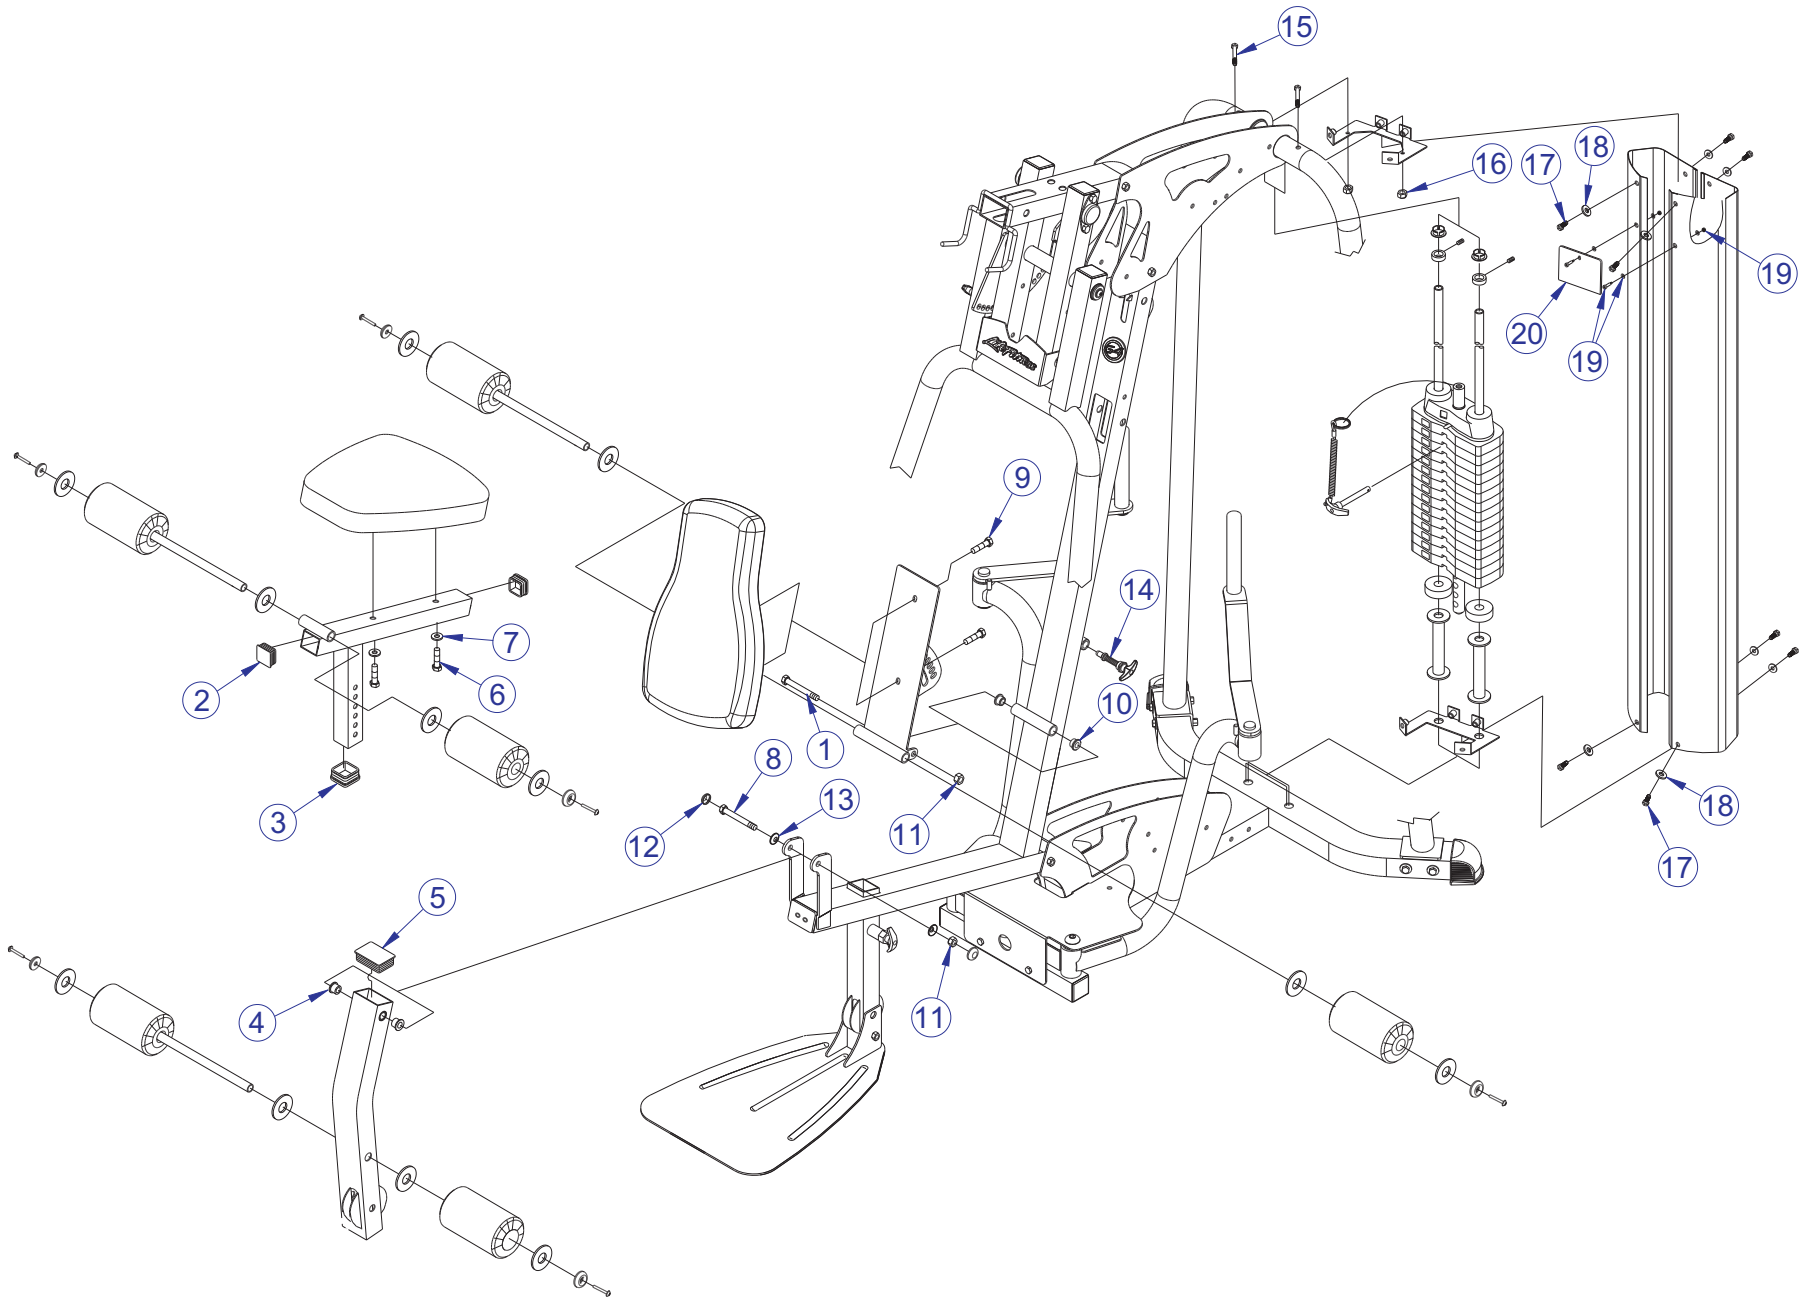

G4-001 G4 HOME GYM COMPONENT ASSEMBLY V

G4-001 G4 HOME GYM COMPONENT ASSEMBLY V LEGEND

ITEM NO.	QTY.	PART NO.	DESCRIPTION
1	1	3102970	.50- 13 X 5.75 HEX HEAD BOLT
2	2	8585001	CAP, END 1-3/4
3	1	8585401	CAP, END 2 SQ
4	2	6480302	SPACER, FLNG 3/8 ID X 5/8 OD X 1.062
5	1	8582201	CAP, END 75 X 50
6	2	3102904	3/8-16X3 UNS HEX FHB G2 ZN
7	2	3102514	WASHER, FLAT 3/8 IN SAE ST ZN
8	1	3102917	1/2-13X4 UNS HEX FHB G2 ZN
9	2	3102901	3/8-16X1-1/4 UNS HEX FHB G2 ZN
10	2	8593801	BEARING, FLANGE RIBBED
11	2	3102804	NUT, NYLOCK 1/2-13 LOW HT
12	2	8596001	CAP, RH
13	2	8604601	WASHER, SHIM
14	1	8599001	T-HANDLE SPRING PIN
15	2	3235210	3/8-16 X 2.50 UNS HEX FHB G2 BZ
16	2	3114702	NUT, NYLOCK 3/8-16 BZ
17	8	3202401	3/8-16 X 1 HXS BUT CS G8 BO
18	8	3228501	WASHER, FLAT 3/8 ID SAE BZ
19	2	8604201	MAGNET, CARD HOLDER
20	1	8604301	G4, EXERCISE CARDS